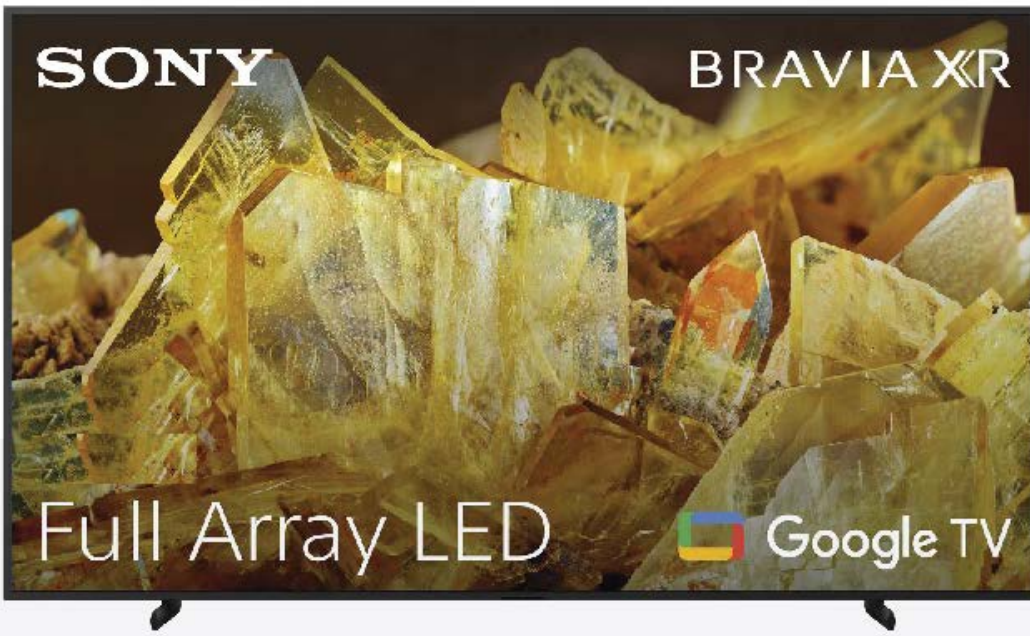

SONY

BRAVIA XR™ Full Array LED 4K Ekran

X90L

98"

BRAVIA

Full Array LED

FWD-98X90L

98" Sony BRAVIA XR™ Full Array LED 4K HDR Google TV